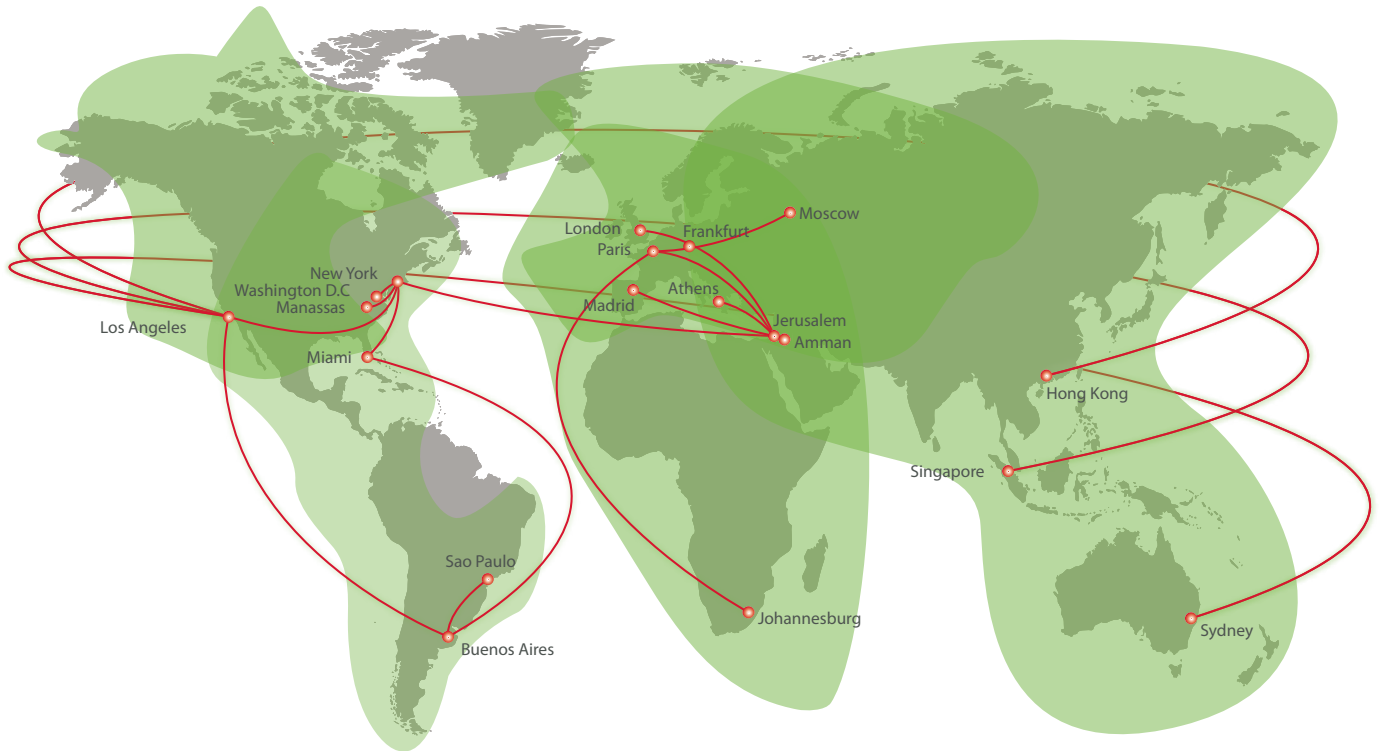

SatLink's Occasional Use Advantages Include:

- Complete global satellite coverage-access to all satellite capacities
- Uplink, downlink and turnaround services
- Secure global fiber network (ATM/SDH)
- Encoding and rights management
- 24/7 technical and operational coordination, booking and customer support
- OTT options-broadcast via internet and 3G mobile phone networks
- Fully redundant teleports located in Europe and Middle-East
- Over 100 earth stations spanning the globe
- 24 SD and 12 HD simultaneous live streams including encoding, decoding, multiplexing
- Fully enabled SNG and Flyaway units
- Production services and live positions throughout the world

SatLink's experience in sports and professional technicians insures smooth and reliable delivery to the client.

Global Satellite & Fiber Network

SatLink's strategic location and extensive infrastructure provides global solutions for all requirements.